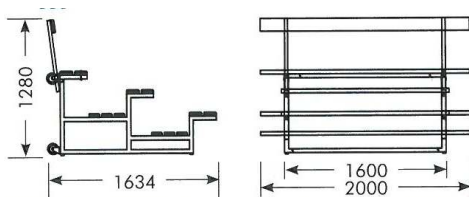

**Product Description:**

Portable Seating

**Product Code:**

WSU-15

Wheelaway seating units suitable for both indoor and outdoor use.

Constructed from 38mm square section powder coated steel throughout, with hardwood timber lathes coated with an exterior finish.

All fixings made from stainless steel.

Each unit has 100mm castors and rubber feet to prevent floor marking.

Provision is made for 'step through' to the upper tier and units have a detachable upper tier backrest.

Capacity of 12-15 people.

Backrest folds for transport, leaving width of 804mm (with 20mm clearance).

**Dimensions:***As illustrated***Colour:***Blue, natural***Materials:***Steel, timber***Variants / Accessories:***WSU-10 (10 person capacity)*