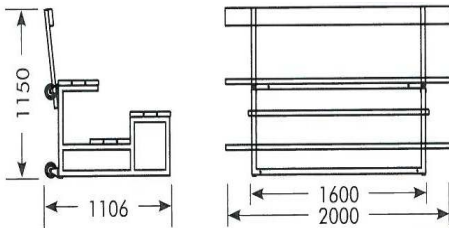

Product Description:

Portable Seating

Product Code:

WSU-10

Wheelaway seating units suitable for both indoor and outdoor use.

Constructed from 38mm square section powder coated steel throughout, with hardwood timber lathes coated with an exterior finish.

All fixings made from stainless steel.

Each unit has 100mm castors and rubber feet to prevent floor marking.

Provision is made for 'step through' to the upper tier and units have a detachable upper tier backrest.

Capacity of 9-10 people.

Backrest folds for transport, leaving width of 698mm (with 20mm clearance).

**Dimensions:***As illustrated***Colour:***Blue, natural***Materials:***Steel, timber***Variants / Accessories:***WSU-15 (15 person capacity)*