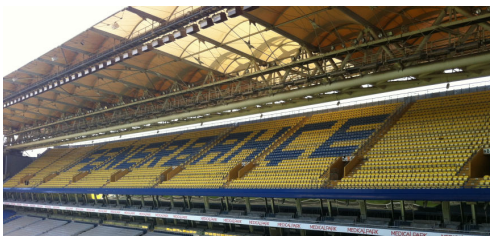

Product Description:**'Uro' Tip-Up Seat - Heavy Duty Version****Product Code:**

SEA-URO-AB-HD

Tip-up seat manufactured in copolymer polypropylene and UV stabilised.

The seats can be mounted to the floor (tread) or to the wall (riser).

Metal parts are electrostatic painted with a special paint. Galvanisation is also available as an optional extra.

Numbering included.

Highly resistant to vandalism.

**Dimensions:***455mm wide x 500mm deep***Colour:***See overleaf for more details***Materials:***Copolymer polypropylene, electrostatic painted metal***Variants / Accessories:***SEA-URO-AB - Standard Model***Reference Sites:***Şükrü Saraçoğlu Stadium (Fenerbahçe), Turkey*