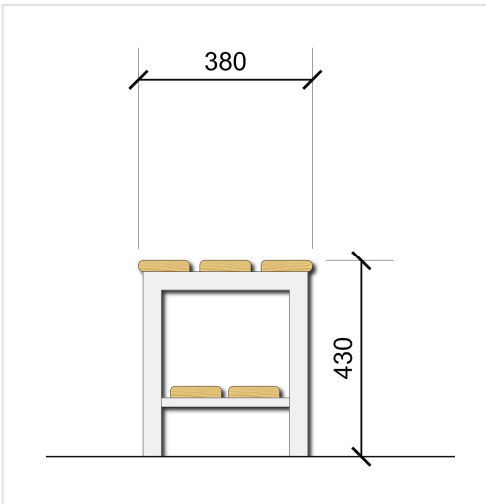

**Product Description:**

Freestanding Bench With Shoe Rack

**Product Code:**

CHG-BEN-S

Freestanding Bench with integrated shoe rack. Varnished pine slats as standard with white PPC steel frames.

Bespoke finishes are also available to match the design of the facility or individual needs. These include Trespa laminate slats and coloured frames. Please contact us for more information.

**Dimensions:***1m / 1.5m / 2m / 2.5m long, 430mm high, 380mm deep***Colour:***White as standard, options available***Materials:***Steel, Lacquered Pine***Variants / Accessories:***CHG-BEN - Freestanding bench*