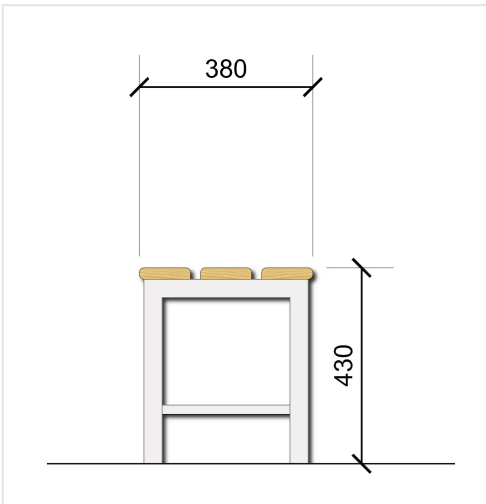

Product Description:

Freestanding Bench

Product Code:

CHG-BEN

Freestanding Bench. Varnished pine slats as standard with white PPC steel frames.

Bespoke finishes are also available to match the design of the facility or individual needs. These include Trespa laminate slats and coloured frames. Please contact us for more information.

**Dimensions:***1m / 1.5m / 2m / 2.5m long, 430mm high, 380mm deep***Colour:***White as standard, options available***Materials:***Steel, Lacquered Pine***Variants / Accessories:***CHG-BEN-S - Freestanding bench with shoe rack*